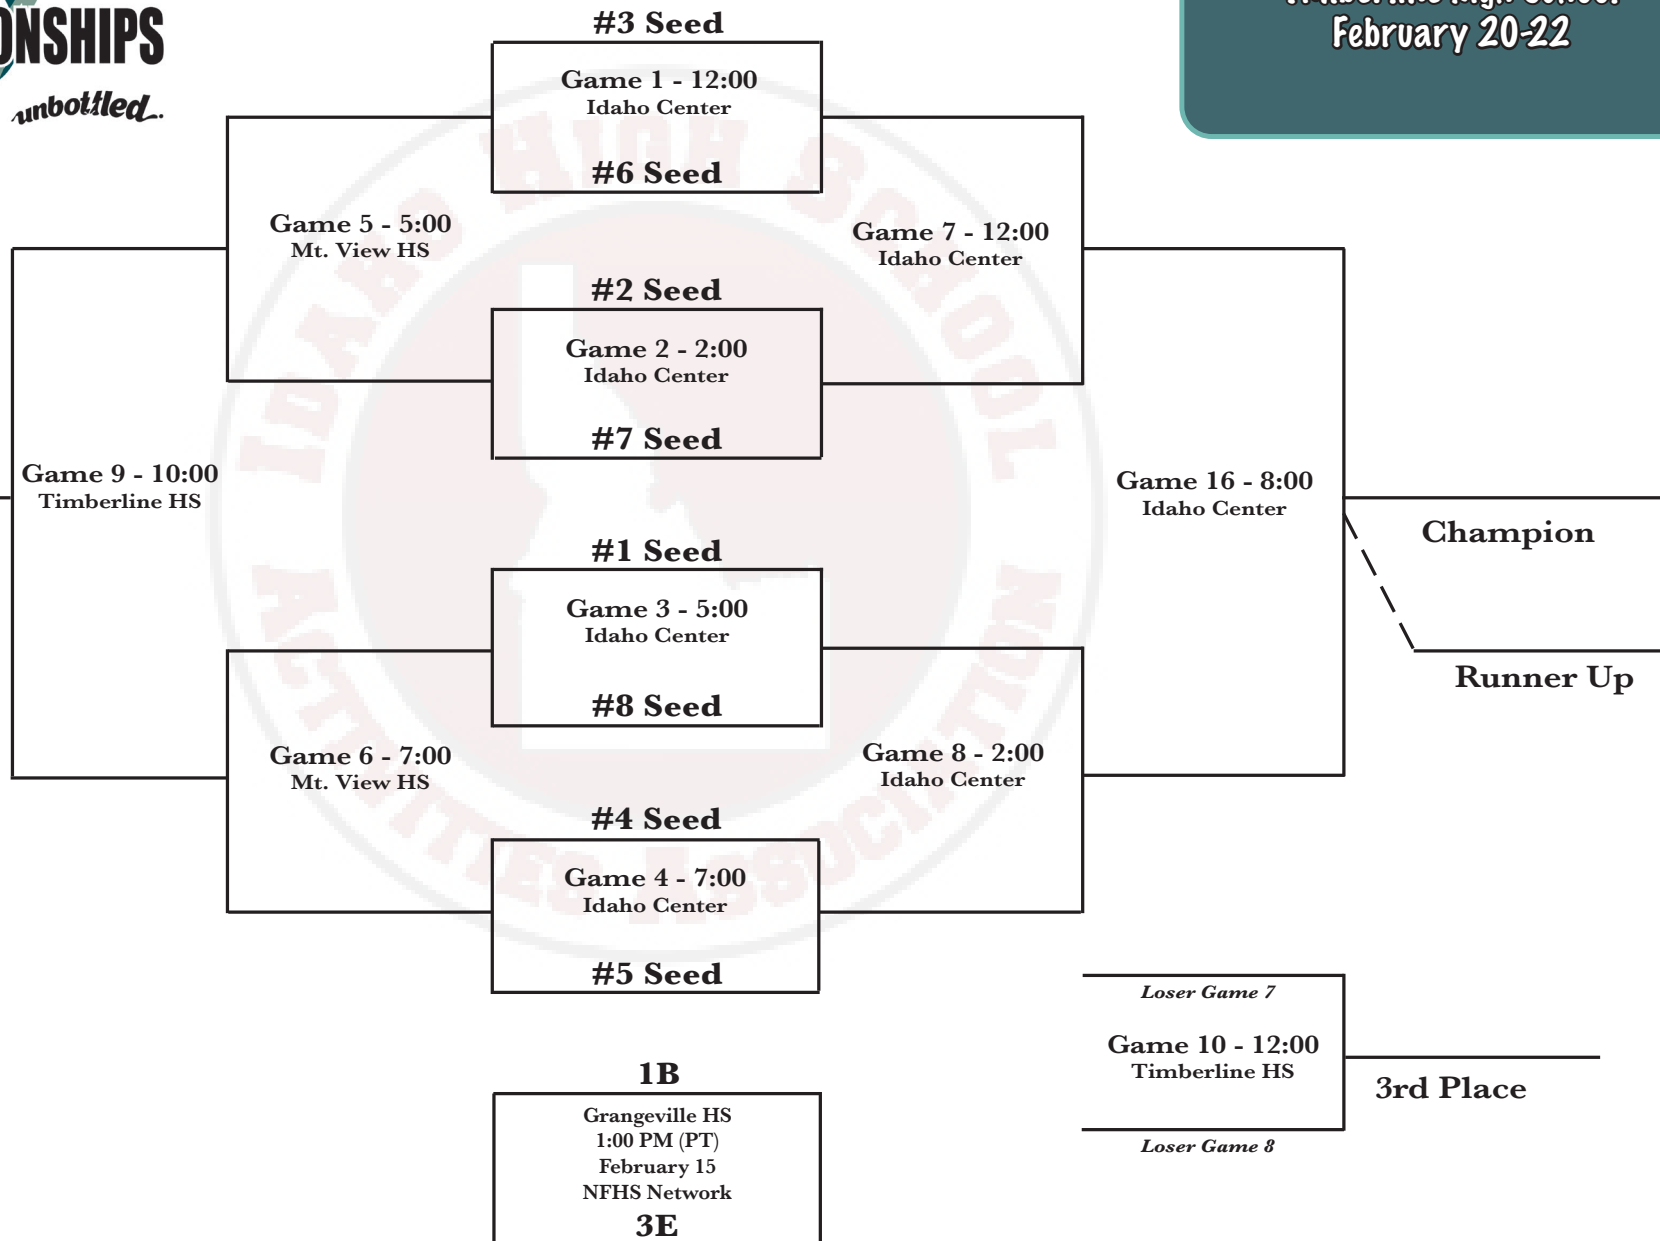

6A Girls  
 Ford Idaho Center  
 Mt. View High School  
 Timberline High School  
 February 20-22

**GAME SCHEDULE**

**THURSDAY**

**Session 1**

Game 1 12:00 PM  
 Game 2 2:00 PM

**Session 2**

Game 3 5:00 PM  
 Game 4 7:00 PM

**FRIDAY**

**Session 3**

\*Game 5 5:00 PM  
 \*Game 6 7:00 PM  
 \*Games 5, 6 at Mt. View HS

**Session 4**

Game 7 12:00 PM  
 Game 8 2:00 PM

**SATURDAY**

**Session 5**

\*\*Game 9 10:00 AM  
 \*\*Game 10 12:00 PM  
 \*\*Games 9 & 10 at Timberline HS

**Championship Session 6**

Game 16 8:00 PM  
 Ford Idaho Center